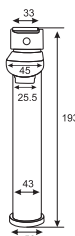

# SINK MIXERS

**IDEAL**  
Single Lever  
Vanity Bowl Mixer  
Art: W1000

Unit: MM

**PRIDE**  
Single Lever  
Vanity Bowl Mixer  
Art: W2000

Unit: MM

**NEXT**  
Single Lever  
Vanity Bowl Mixer  
Art: W7800

Unit: MM