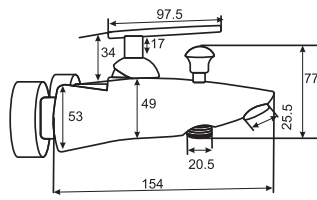

NOVIA
Single Lever Bath Mixer
Art # W5702