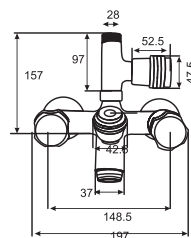

BOLAN
Single Round Bath Mixer
Art # W1702