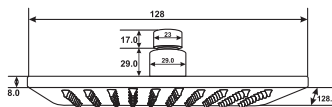

# SHOWERERS

Jet Shower  
Square 16  
Art # W591

Unit: MM

Jet Shower  
Square 12  
Art # W588

Unit: MM

Jet Shower  
Square 8  
Art # W571

Unit: MM

Jet Shower  
Square 6  
Art # W572