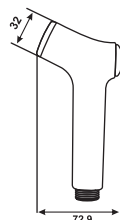

PUSH BUTTON
Toilet Shower
Art # W4215

Unit: MM