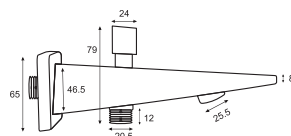

MARS
Concealed Bath Spout
Art # W7607

Unit: MM