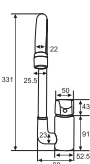

SOLAR
Single Lever
Sink Bowl Mixer
Art: W3800
Unit: MM