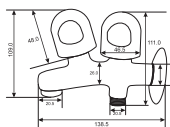

INDUS
Double Bib cock
Art # W2703

Unit: MM