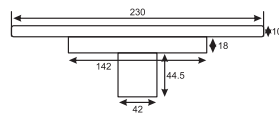

Nature
Basin Mixer with
Concealed Knob
Art # W10007
Unit: MM