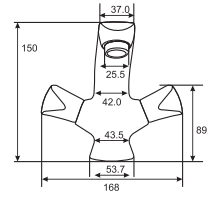

ECHO

QUARTER ROUND SERIES

ECHO
Quarter Round Basin Mixer
Art # W6801

Unit: MM