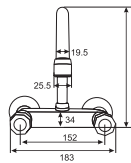

JOTA
Full Round
Sink Mixer
Art # W6400
Unit: MM