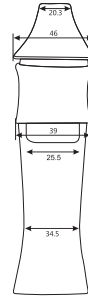

FLAT

SINGLE LEVER SERIES

FLAT
Single Lever Basin Mixer
Art # W6701

Unit: MM