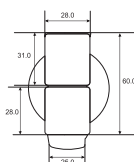

SLEEK
Bib Cock
Art # W5604

Unit: MM