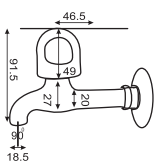

BIB COCK

ASKARI
Bib Cock Long
Art # W708

Unit: MM