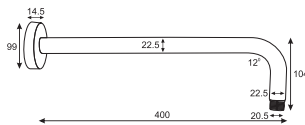

Round Shower Arm 16"
Art # W23

Unit: MM