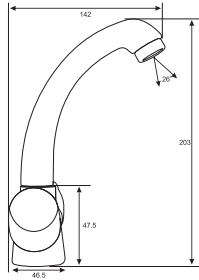

PROJECT
FULL ROUND SERIES

PROJECT
Full Round Basin Mixer
Art # W5101

Unit: MM