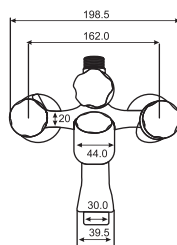

OCEAN
Full Round Bath Mixer
Art # W3002