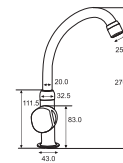

**ARCTIC**  
Single lever  
Sink Mixer  
Art # W5000  
Unit: MM

**JOTA**  
Full Round  
Sink Mixer  
Art # W6400  
Unit: MM

High Neck  
Side Pillar Cock  
Art # W506L  
Unit: MM

Single Lever  
Sink Mixer  
(With Long Neck)  
Art # W1900  
Unit: MM