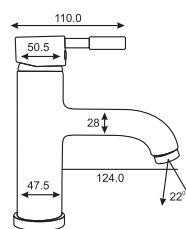

PRIDE
Single Lever
Vanity Bowl Mixer
Art: W2000

Unit: MM