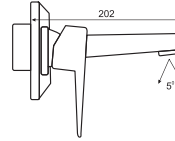

CONCEALED MIXERS & SPOUTS

ULTA
Concealed Basin Mixer
Art # W7612

Unit: MM