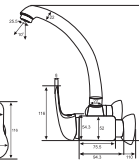

RAVI
Single Lever
Sink Mixer
Art # W1600
Unit: MM