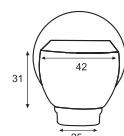

Unit: MM

**MARS**  
Concealed Bath Spout  
Art # W7607

Unit: MM

**ULTRA**  
Concealed Bath Spout  
Art # W7613

Unit: MM

**OVAL**  
Concealed Bath Spout  
Art # W7701

Unit: MM