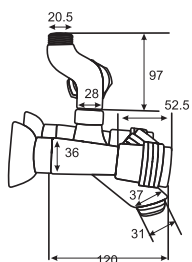

BOLAN
Single Round Bath Mixer
Art # W1702