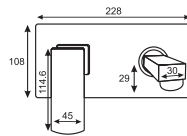

Square
Concealed Basin Mixer
Art # W7604

Unit: MM