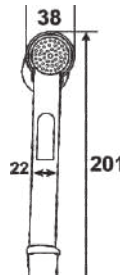

# TOILET SHOWERS

**TRIGGER**  
Toilet Shower  
Chrome / Matt Black  
Art # W4214 / W4211

Unit: MM

**SMART**  
Toilet Shower  
Art # W4212

Unit: MM

**SLIM**  
Toilet Shower  
Art # W4213

Unit: MM

**ROUND**  
Toilet Shower  
Art # W4204