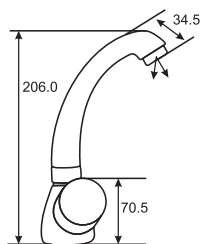

OCEAN
Full Round Basin Mixer
Art # W3001

Unit: MM