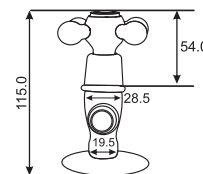

VICTORIAN
T - Cock
Art # W704

Unit: MM