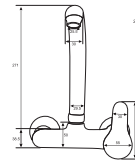

RAVI
Single Lever
Sink Mixer
Art # W1600
Unit: MM