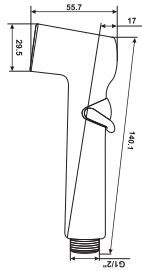

TOILET SHOWERS

TRIGGER
Toilet Shower
Chrome / Matt Black
Art # W4214 / W4211

Unit: MM