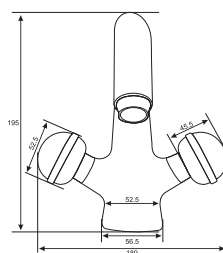

GALAXY

FULL ROUND SERIES

GALAXY
Full Round Basin Mixer
Art # W801

Unit: MM