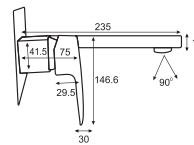

Square
Concealed Basin Mixer
Art # W7604

Unit: MM