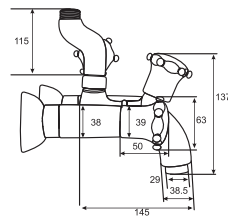

LIBRA
Single Round Bath Mixer
Art # W1002