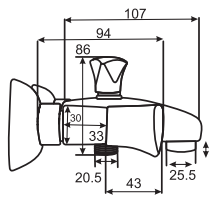

CLASSIC
Full Round Bath Mixer
Art # W6602