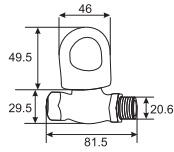

MISCELLANEOUS

ASKARI
Stop Cock Female
Art # W510

Unit: MM