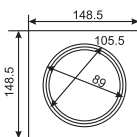

Floor Waste Exp.
Art # W549

Unit: MM