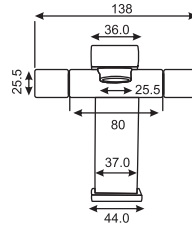

SLEEK

QUARTER ROUND SERIES

SLEEK
Quarter Round Basin Mixer
Art # W5601

Unit: MM