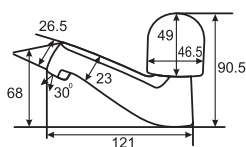

ASKARI
Pillar Cock
Art # W715

Unit: MM