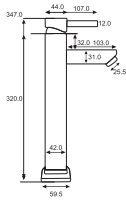

SINK MIXERS