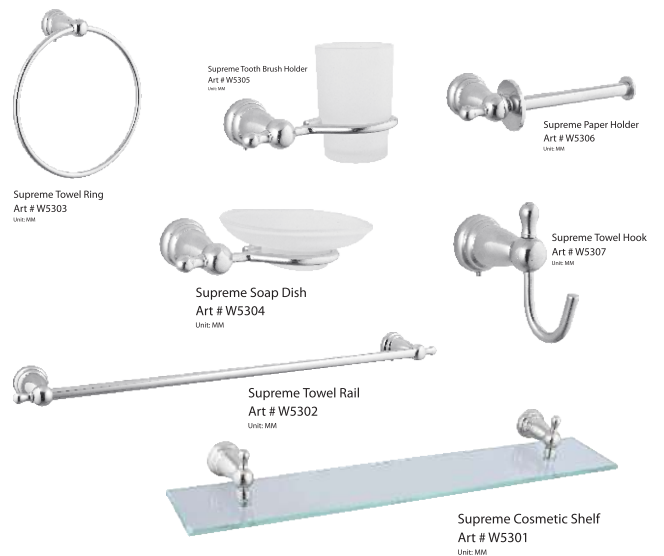

ACCESSORIES SET