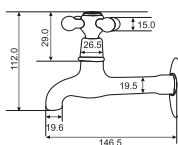

VICTORIAN
Bib Cock Long
Art # W709

Unit: MM