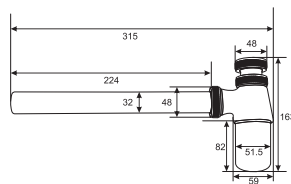

Bottle Trap 9"
Art # W544

Unit: MM