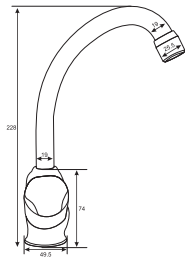

ECONOMY

FULL ROUND SERIES

ECONOMY
Full Round Basin Mixer
Art # W6001

Unit: MM