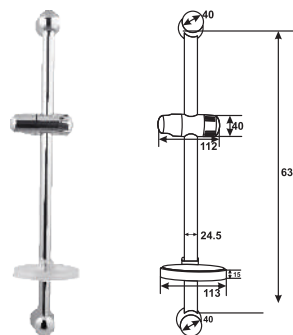

ROUND
Sliding Rod
Art # W4115

Unit: MM