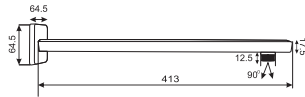

SHOWER ARMS & BOTTLE TRAP

Square Shower Arm 16"
Art # W37

Unit: MM