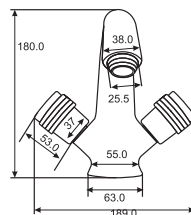

BOLAN

SINGLE ROUND SERIES

BOLAN
Single Round Basin Mixer
Art # W1701

Unit: MM