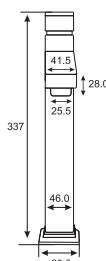

# SINK MIXERS

**IDEAL**  
Single Lever  
Vanity Bowl Mixer  
Art: W1000

Unit: MM

**PRIDE**  
Single Lever  
Vanity Bowl Mixer  
Art: W2000

Unit: MM

**NEXT**  
Single Lever  
Vanity Bowl Mixer  
Art: W7800

Unit: MM