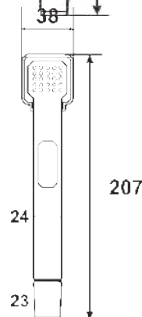

SQUARE
Toilet Shower
Art # W4209

Unit: MM