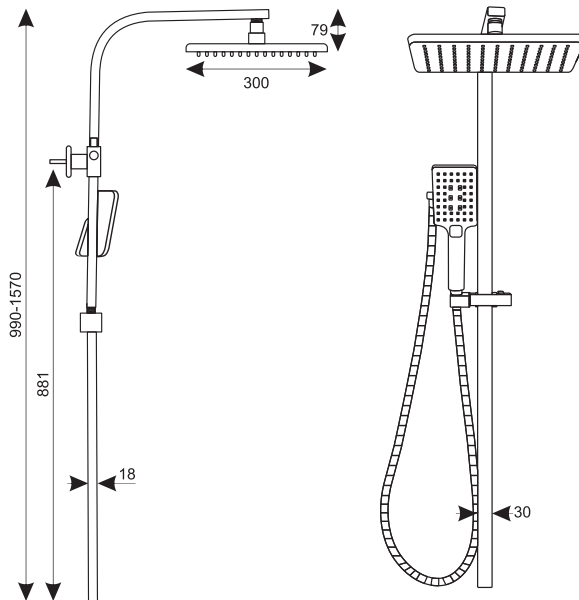

# GOLDLINE

SINGLE LEVER SERIES

GOLDLINE  
Single Lever Basin Mixer  
Art # W8001

Unit: MM

GOLDLINE  
Single Lever Bath Mixer  
Art # W8002

Unit: MM

GOLDLINE  
Shower Pipe with  
Jet Shower & Adjustable  
Hand Shower  
Art # W8003