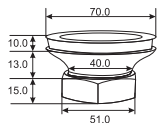

Ball Valve 1"  
Art # W563

Unit: MM

Floor Waste  
Art # W548

Unit: MM

Floor Waste Exp.  
Art # W549

Unit: MM

Sink Waste  
Art # W551

Unit: MM