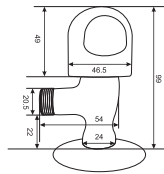

T-COCKS & ADAPTERS

ASKARI
T - Cock
Art # W3704

Unit: MM