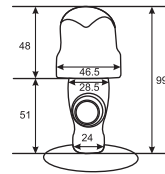

T-COCKS & ADAPTERS

ASKARI
T - Cock
Art # W3704

Unit: MM