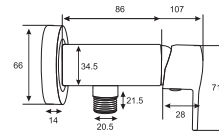

Round
Single Lever
Concealed
for Toilet Shower
(Hot & Cold)
Q585

Unit: MM