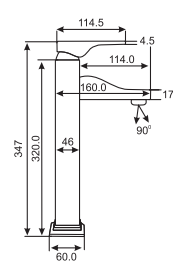

# SINK MIXERS

**IDEAL**  
Single Lever  
Vanity Bowl Mixer  
Art: W1000

Unit: MM

**PRIDE**  
Single Lever  
Vanity Bowl Mixer  
Art: W2000

Unit: MM

**NEXT**  
Single Lever  
Vanity Bowl Mixer  
Art: W7800

Unit: MM