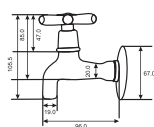

STAR
Bib Cock
Art # W2508

Unit: MM