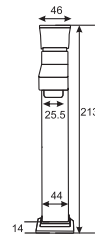

RECTA

SINGLE LEVER SERIES

RECTA
Single Lever Basin Mixer
Art # W4801

Unit: MM