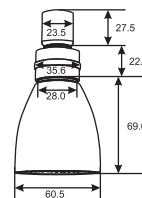

Jet Shower
Art # W535

Unit: MM