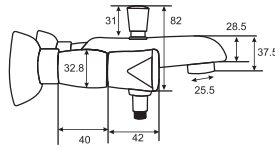

ECHO
Quarter Round Bath Mixer
Art # W6802