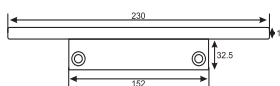

**SCORPION**  
Single Lever Basin Mixer  
Art # W2201  
Unit: MM

**UNIQUE**  
Basin Mixer with Hand Dryer  
Art # W2401  
Unit: MM

**SPACE**  
Basin Mixer with Hand Dryer  
Art # W2601  
Unit: MM

**Nature**  
Basin Mixer with  
Concealed Knob  
Art # W10007  
Unit: MM