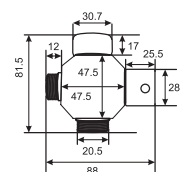

Unit: MM

VICTORIAN  
T - Cock  
Art # W704

Unit: MM

ROUND ADAPTER  
Art # W534

Unit: MM

SQUARE ADAPTER  
Art # W520

Unit: MM