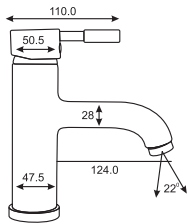

PRIDE
SINGLE LEVER SERIES

PRIDE
Single Lever Basin Mixer
Art # W7501

Unit: MM