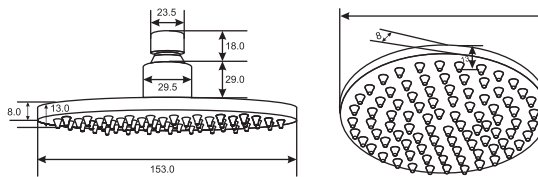

# SHOWERS

Jet Shower with Waterfall  
Art # W570

Unit: MM

Jet Shower with Dual Waterfall  
Art # W574

Unit: MM

Jet Shower Round 6  
Art # W572

Unit: MM

Jet Shower Project  
Art # W567