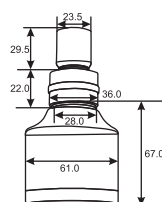

Unit: MM

Jet Shower Adjustable  
Art # W573

Unit: MM

Jet Shower  
Art # W535

Unit: MM

Jet Shower Margalla  
Art # W536A

Unit: MM