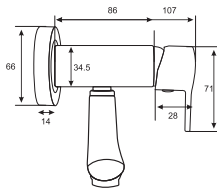

CONCEALED MIXERS & DOUBLE BIB COCK

Round
Single Lever
Concealed
Mixer
(Hot & Cold)
Q587

Unit: MM