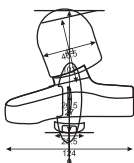

INDUS
Bib Cock
Art # W2708

Unit: MM