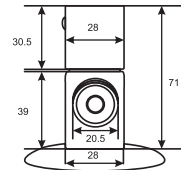

SLEEK
T - Cock
Art # W5604

Unit: MM