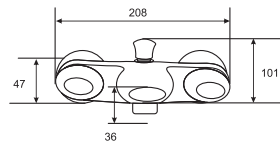

CAPRI
Quarter Round Bath Mixer
Art # W3902