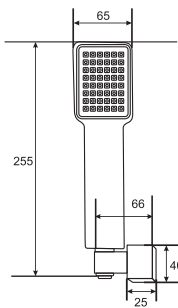

Square Hand Shower
Art # W4207

Unit: MM