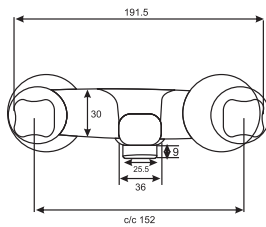

Masjid Mixer
Art # W517

Unit: MM

Unit: MM

NOBLE
Double Bib cock
Art # W1903

Unit: MM