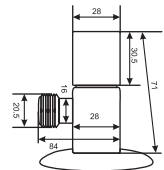

SLEEK
T - Cock
Art # W5604

Unit: MM