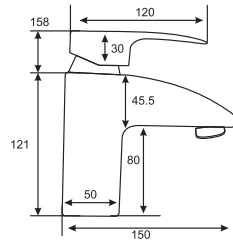

GRACE

SINGLE LEVER SERIES

GRACE
Single Lever Basin Mixer
Art # W4601

Unit: MM