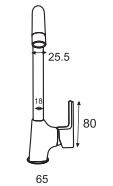

ULTRA
Single Lever
Vanity Mixer
Art # W2800
Unit: MM