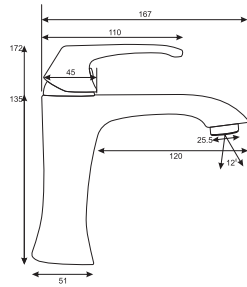

FLAT

SINGLE LEVER SERIES

FLAT
Single Lever Basin Mixer
Art # W6701

Unit: MM