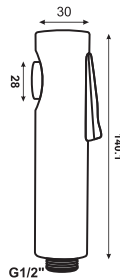

# TOILET SHOWERS

**TRIGGER**  
Toilet Shower  
Chrome / Matt Black  
Art # W4214 / W4211

Unit: MM

**SMART**  
Toilet Shower  
Art # W4212

Unit: MM

**SLIM**  
Toilet Shower  
Art # W4213

Unit: MM

**ROUND**  
Toilet Shower  
Art # W4204