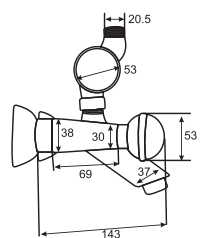

GALAXY
Full Round Bath Mixer
Art # W802