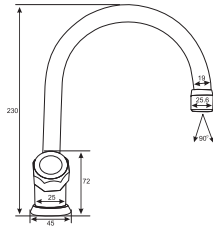

# PROJECT

**PROJECT**  
FULL ROUND SERIES

**PROJECT**  
Full Round Basin Mixer  
Art # W5101

Unit: MM

**PROJECT**  
Full Round Bath Mixer  
Art # W5102

Unit: MM

PROJECT

JOTA