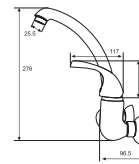

# SINK MIXERS

**CASPER**  
Single Lever  
Vanity Bowl Mixer  
Art # W4900  
Unit: MM

**RAVI**  
Single Lever  
Sink Mixer  
Art # W1600  
Unit: MM

Single Lever  
Bowl Mixer  
Adjustable  
Art # W4000  
Unit: MM