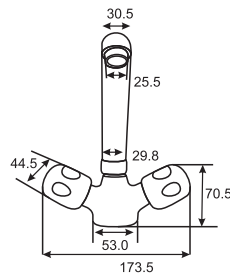

OCEAN
Full Round Basin Mixer
Art # W3001

Unit: MM