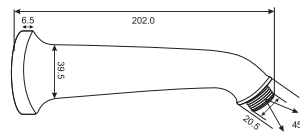

Stylish Shower Arm 8"
Art # W540

Unit: MM