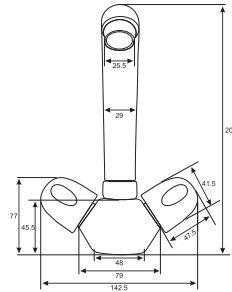

PROJECT
FULL ROUND SERIES

PROJECT
Full Round Basin Mixer
Art # W5101

Unit: MM