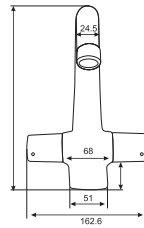

FALCON

QUARTER ROUND SERIES

FALCON
Quarter Round Basin Mixer
Art # W5001

Unit: MM