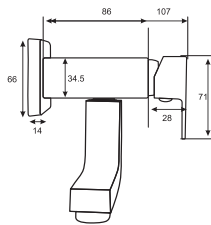

# CONCEALED MIXERS & DOUBLE BIB COCK

Round  
Single Lever  
Concealed  
Mixer  
(Hot & Cold)  
Q587

Unit: MM

Round  
Single Lever  
Concealed  
for Toilet Shower  
(Hot & Cold)  
Q585

Unit: MM

Square  
Single Lever  
Concealed  
Mixer  
(Hot & Cold)  
Q589