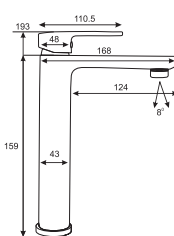

# SINK MIXERS

**IDEAL**  
Single Lever  
Vanity Bowl Mixer  
Art: W1000

Unit: MM

**PRIDE**  
Single Lever  
Vanity Bowl Mixer  
Art: W2000

Unit: MM

**NEXT**  
Single Lever  
Vanity Bowl Mixer  
Art: W7800

Unit: MM