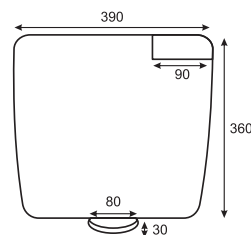

Concealed
Flush Tank without
Half Frame
Art # W10001

Unit: MM