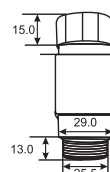

Unit: MM

VICTORIAN  
T - Cock  
Art # W704

Unit: MM

ROUND ADAPTER  
Art # W534

Unit: MM

SQUARE ADAPTER  
Art # W520

Unit: MM