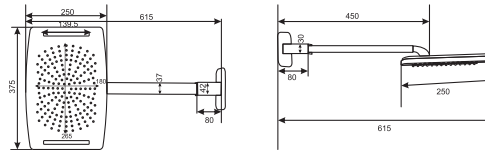

Jet Shower with Dual Waterfall
Art # W574

Unit: MM