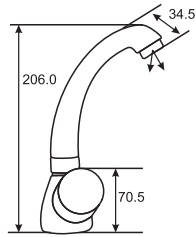

OMEGA

FULL ROUND SERIES

OMEGA
Full Round Basin Mixer
Art # W2301

Unit: MM