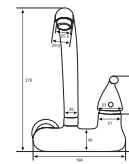

# SINK MIXERS

**CASPER**  
Single Lever  
Vanity Bowl Mixer  
Art # W4900  
Unit: MM

**RAVI**  
Single Lever  
Sink Mixer  
Art # W1600  
Unit: MM

Single Lever  
Bowl Mixer  
Adjustable  
Art # W4000  
Unit: MM