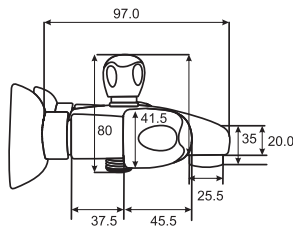

# PROJECT

**PROJECT**  
FULL ROUND SERIES

**PROJECT**  
Full Round Basin Mixer  
Art # W5101

Unit: MM

**PROJECT**  
Full Round Bath Mixer  
Art # W5102

Unit: MM

PROJECT

JOTA