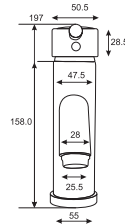

PRIDE
SINGLE LEVER SERIES

PRIDE
Single Lever Basin Mixer
Art # W7501

Unit: MM