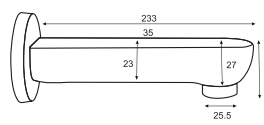

Unit: MM

**MARS**  
Concealed Bath Spout  
Art # W7607

Unit: MM

**ULTRA**  
Concealed Bath Spout  
Art # W7613

Unit: MM

**OVAL**  
Concealed Bath Spout  
Art # W7701

Unit: MM