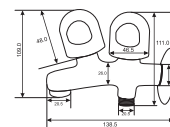

NOBLE
Double Bib cock
Art # W1903

Unit: MM