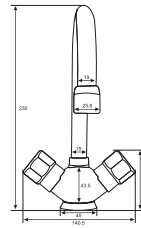

# PROJECT

**PROJECT**  
FULL ROUND SERIES

**PROJECT**  
Full Round Basin Mixer  
Art # W5101

Unit: MM

**PROJECT**  
Full Round Bath Mixer  
Art # W5102

Unit: MM

PROJECT

JOTA