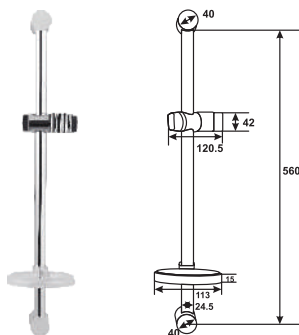

SQUARE
Sliding Rod
Art # W4114

Unit: MM