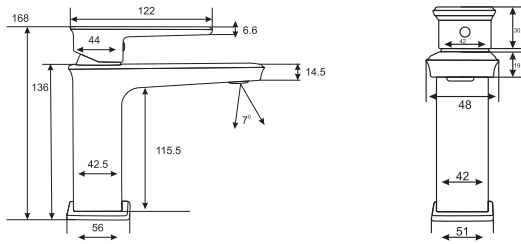

GOLDLINE

SINGLE LEVER SERIES

GOLDLINE
Single Lever Basin Mixer
Art # W8001

Unit: MM