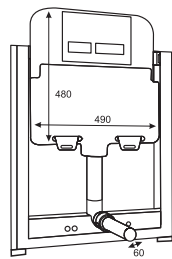

# FLUSH TANKS

Concealed  
Flush Tank with  
Full Frame  
Art # W10003

Unit: MM

BAFFA  
Flush Tank  
Art # W4208

Unit: MM

Concealed  
Flush Tank with  
Half Frame  
Art # W10002

Unit: MM

NIAGRA  
Flush Tank  
Art # W4201