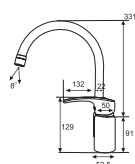

SOLAR
Single Lever
Sink Bowl Mixer
Art: W3800
Unit: MM