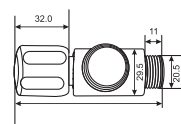

ROUND ADAPTER
Art # W534

Unit: MM