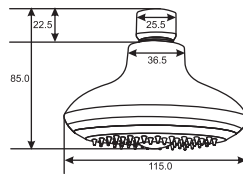

# SHOWERS

Jet Shower with Waterfall  
Art # W570

Unit: MM

Jet Shower with Dual Waterfall  
Art # W574

Unit: MM

Jet Shower Round 6  
Art # W572

Unit: MM

Jet Shower Project  
Art # W567