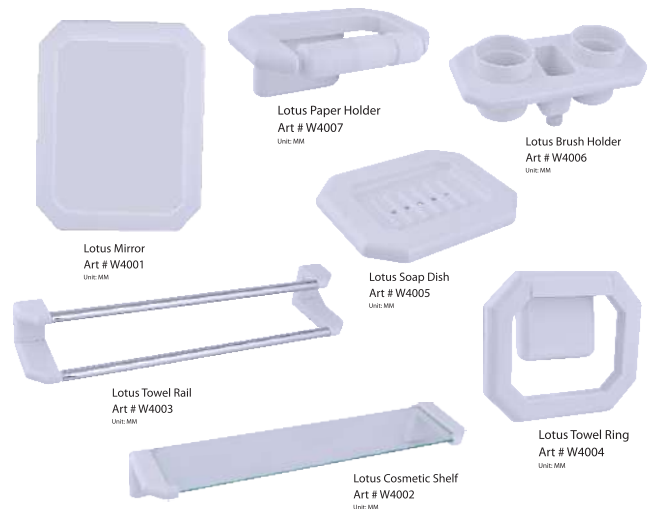

ELEGANT BRASS ACCESSORIES SET

SUPREME BRASS ACCESSORIES SET

SMART BRASS ACCESSORIES SET

LOTUS PLASTIC ACCESSORIES SET