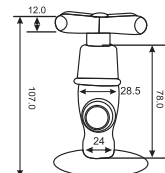

STAR
T - Cock
Art # W2504

Unit: MM