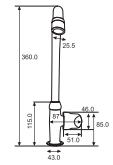

High Neck
Side Pillar Cock
Art # W506L
Unit: MM