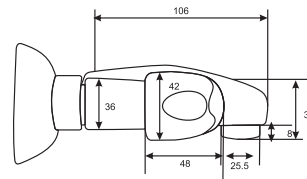

Masjid Mixer
Art # W517

Unit: MM