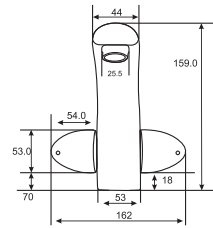

CAPRI

QUARTER ROUND SERIES

CAPRI
Quarter Round Basin Mixer
Art # W3901

Unit: MM