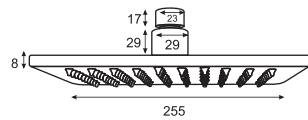

Jet Shower
Square 12
Art # W588

Unit: MM