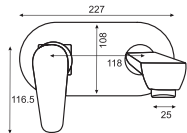

# CONCEALED MIXERS & SPOUTS

**ULTA**  
Concealed Basin Mixer  
Art # W7612

Unit: MM

**Square**  
Concealed Basin Mixer  
Art # W7604

Unit: MM

**Oval**  
Concealed Basin Mixer  
Art # W7707

Unit: MM

**OVAL**  
Concealed Bath Spout  
Art # W7706