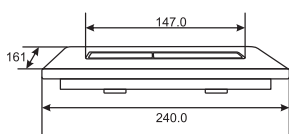

Concealed Flush Tank
Dail Plate

Art # W10004

Unit: MM