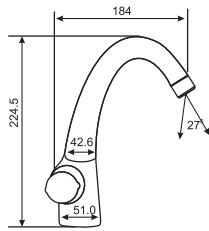

FALCON

QUARTER ROUND SERIES

FALCON
Quarter Round Basin Mixer
Art # W5001

Unit: MM