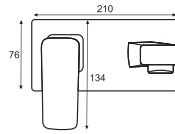

CONCEALED MIXERS & SPOUTS

ULTA
Concealed Basin Mixer
Art # W7612

Unit: MM