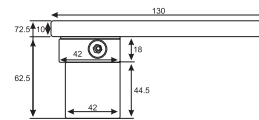

Nature
Basin Mixer with
Concealed Knob
Art # W10007
Unit: MM