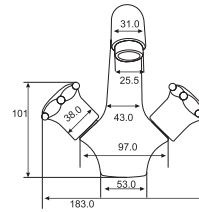

LIBRA

SINGLE ROUND SERIES

LIBRA
Single Round Basin Mixer
Art # W1001

Unit: MM