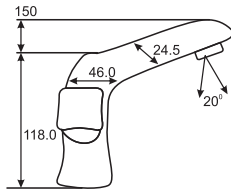

ECHO

QUARTER ROUND SERIES

ECHO
Quarter Round Basin Mixer
Art # W6801

Unit: MM