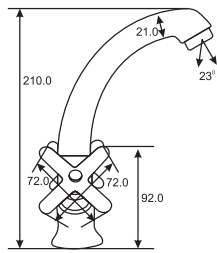

STAR

FULL ROUND SERIES

STAR
Full Round Basin Mixer
Art # W2501

Unit: MM