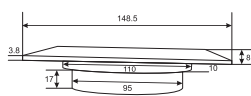

Floor Waste Exp.
Art # W549

Unit: MM