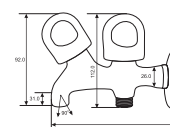

Unit: MM

SLEEK  
Double Bib cock  
Art # W5603

Unit: MM

VICTORIAN  
Double Bib cock  
Art # W703

Unit: MM