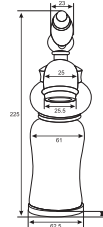

**PRIDE**  
SINGLE LEVER SERIES

**PRIDE**  
Single Lever Basin Mixer  
Art # W7501

Unit: MM

**PRIDE**  
Single Lever Bath Mixer  
Art # W7502

Unit: MM

PRIDE

NATURE

SCORPION