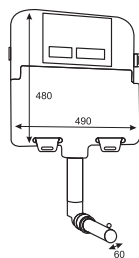

Concealed
Flush Tank without
Half Frame
Art # W10001

Unit: MM