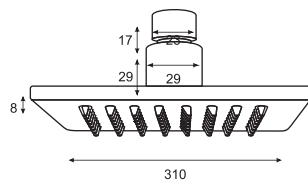

SHOWERERS

Jet Shower
Square 16
Art # W591

Unit: MM