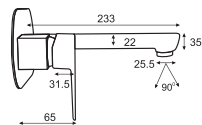

# CONCEALED MIXERS & SPOUTS

**ULTA**  
Concealed Basin Mixer  
Art # W7612

Unit: MM

**Square**  
Concealed Basin Mixer  
Art # W7604

Unit: MM

**Oval**  
Concealed Basin Mixer  
Art # W7707

Unit: MM

**OVAL**  
Concealed Bath Spout  
Art # W7706