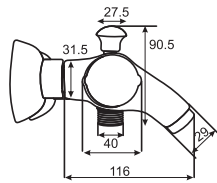

# FALCON

QUARTER ROUND SERIES

FALCON  
Quarter Round Basin Mixer  
Art # W5001

Unit: MM

FALCON  
Quarter Round Bath Mixer  
Art # W5002

Unit: MM

FALCON