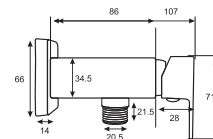

Square
Single Lever
Concealed
for Toilet Shower
(Hot & Cold)
Q590

Unit: MM