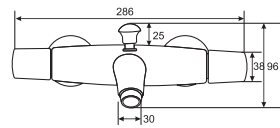

# FALCON

QUARTER ROUND SERIES

FALCON  
Quarter Round Basin Mixer  
Art # W5001

Unit: MM

FALCON  
Quarter Round Bath Mixer  
Art # W5002

Unit: MM

FALCON