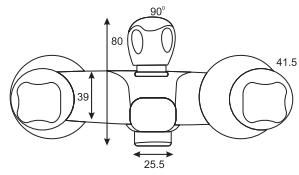

# PROJECT

**PROJECT**  
FULL ROUND SERIES

**PROJECT**  
Full Round Basin Mixer  
Art # W5101

Unit: MM

**PROJECT**  
Full Round Bath Mixer  
Art # W5102

Unit: MM

PROJECT

JOTA