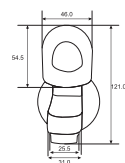

INDUS
Bib Cock
Art # W2708

Unit: MM