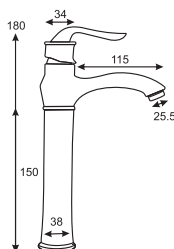

SINK MIXERS

IDEAL
Single Lever
Vanity Bowl Mixer
Art: W1000

Unit: MM