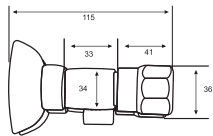

JOTA
Full Round Bath Mixer
Art # W6502