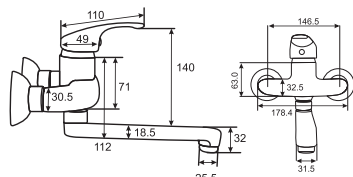

Single Lever
Sink Mixer
(With Long Neck)
Art # W1900
Unit: MM