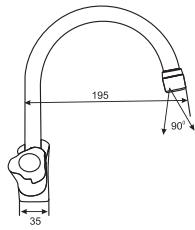

JOTA  
Full Round Basin Mixer  
Art # W6501

Unit: MM

JOTA  
Full Round Bath Mixer  
Art # W6502

Unit: MM

JOTA

CLASSIC

**CLASSIC**  
FULL ROUND SERIES

CLASSIC  
Full Round Basin Mixer  
Art # W6601