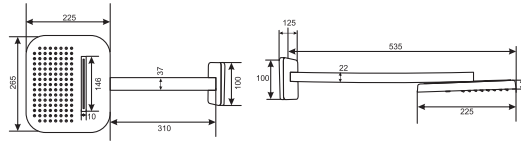

SHOWERS

Jet Shower with Waterfall
Art # W570

Unit: MM