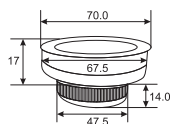

Sink Waste SP
Art # W552

Unit: MM