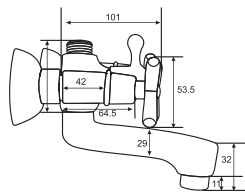

# STAR

FULL ROUND SERIES

STAR  
Full Round Basin Mixer  
Art # W2501

Unit: MM

STAR  
Full Round Bath Mixer  
Art # W2502

Unit: MM

STAR