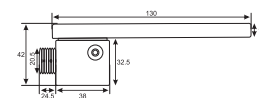

**SCORPION**  
Single Lever Basin Mixer  
Art # W2201  
Unit: MM

**UNIQUE**  
Basin Mixer with Hand Dryer  
Art # W2401  
Unit: MM

**SPACE**  
Basin Mixer with Hand Dryer  
Art # W2601  
Unit: MM

**Nature**  
Basin Mixer with  
Concealed Knob  
Art # W10007  
Unit: MM