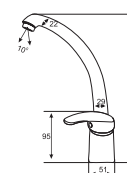

Side Pillar Cock  
Art # W506  
Unit: MM

**ECHO**  
Sink Mixer  
Casted Neck  
Art # W523  
Unit: MM

**ULTRA**  
Single Lever  
Vanity Mixer  
Art # W2800  
Unit: MM

**SOLAR**  
Single Lever  
Sink Bowl Mixer  
Art: W3800  
Unit: MM