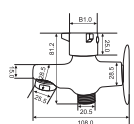

Unit: MM

Bib Cock  
Single Head  
Art # W7303

Unit: MM