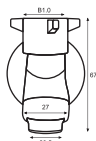

Unit: MM

Bib Cock  
Single Head  
Art # W7303

Unit: MM