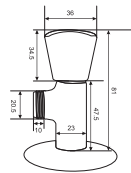

MODIFIED
T - Cock
Art # W509

Unit: MM