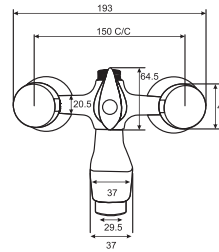

OMEGA
Full Round Bath Mixer
Art # W2302