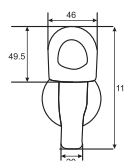

ASKARI
Bib Cock
Art # W5018

Unit: MM