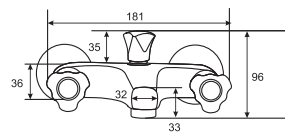

CLASSIC
Full Round Bath Mixer
Art # W6602