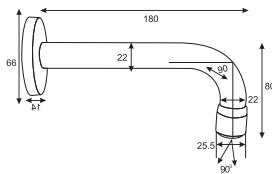

# SHOWER ARMS & BOTTLE TRAP

Square Shower Arm 16"  
Art # W37

Unit: MM

Round Shower Arm 16"  
Art # W23

Unit: MM

Shower Arm 10"  
Art # W539

Unit: MM

Round Shower Arm 7"  
Art # W24