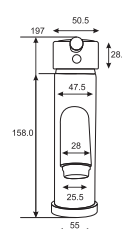

PRIDE
Single Lever
Vanity Bowl Mixer
Art: W2000

Unit: MM