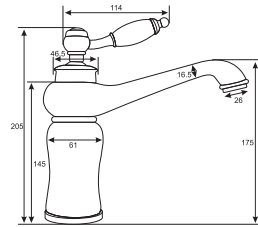

**PRIDE**  
SINGLE LEVER SERIES

**PRIDE**  
Single Lever Basin Mixer  
Art # W7501

Unit: MM

**PRIDE**  
Single Lever Bath Mixer  
Art # W7502

Unit: MM

PRIDE

NATURE

SCORPION