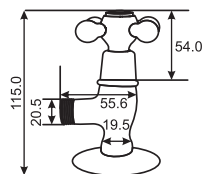

Unit: MM

VICTORIAN  
T - Cock  
Art # W704

Unit: MM

ROUND ADAPTER  
Art # W534

Unit: MM

SQUARE ADAPTER  
Art # W520

Unit: MM