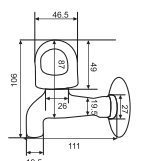

ASKARI
Bib Cock
Art # W5018

Unit: MM