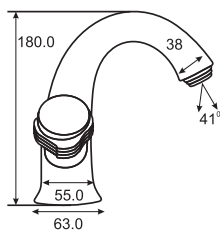

BOLAN

SINGLE ROUND SERIES

BOLAN
Single Round Basin Mixer
Art # W1701

Unit: MM