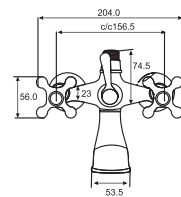

VICTORIAN CLASSIC
Full Round Bath Mixer
Art # W702