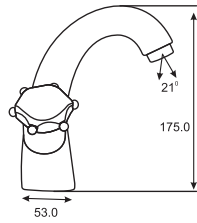

LIBRA

SINGLE ROUND SERIES

LIBRA
Single Round Basin Mixer
Art # W1001

Unit: MM