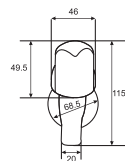

BIB COCK

ASKARI
Bib Cock Long
Art # W708

Unit: MM