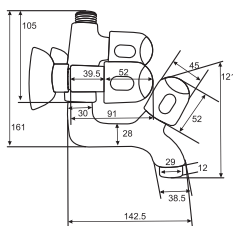

OCEAN
Full Round Bath Mixer
Art # W3002