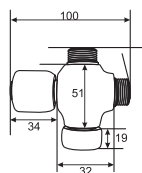

ROUND ADAPTER
Art # W534

Unit: MM