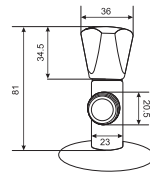

MODIFIED
T - Cock
Art # W509

Unit: MM