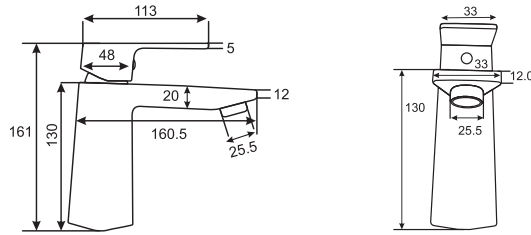

DIAMOND

SINGLE LEVER SERIES

DIAMOND
Single Lever Basin Mixer
Art # W7101

Unit: MM