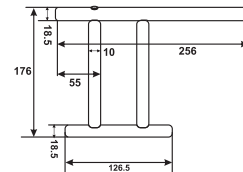

# HAND SHOWERS & ACCESSORIES

Round Hand Shower  
With Mist & Whirlpool  
Adjustment  
Art # W4206

Unit: MM

Square Hand Shower  
Art # W4207

Unit: MM

Hand Shower  
with Silicone Brush  
Art # W4207

Unit: MM

Towel Shelf  
Art # W4113