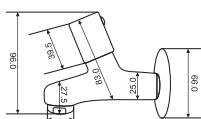

SLEEK
Bib Cock
Art # W5604

Unit: MM