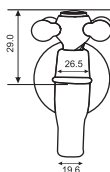

VICTORIAN
Bib Cock Long
Art # W709

Unit: MM