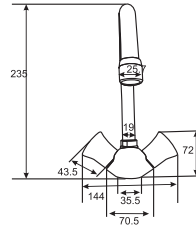

JOTA  
Full Round Basin Mixer  
Art # W6501

Unit: MM

JOTA  
Full Round Bath Mixer  
Art # W6502

Unit: MM

JOTA

CLASSIC

**CLASSIC**  
FULL ROUND SERIES

CLASSIC  
Full Round Basin Mixer  
Art # W6601