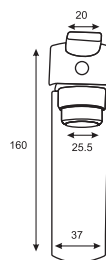

KIA
SINGLE LEVER SERIES

KIA
Single Lever Basin Mixer
Art # W7401

Unit: MM