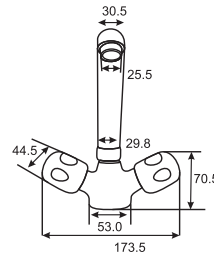

OMEGA

FULL ROUND SERIES

OMEGA
Full Round Basin Mixer
Art # W2301

Unit: MM