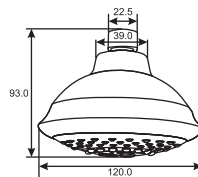

Jet Shower Adjustable
Art # W573

Unit: MM