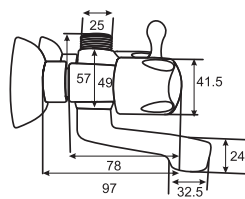

ECONOMY
Full Round Bath Mixer
Art # W6002