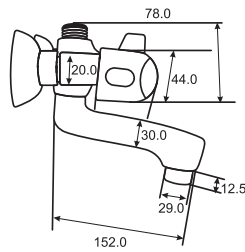

OMEGA
Full Round Bath Mixer
Art # W2302