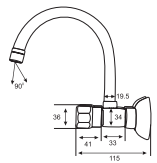

JOTA
Full Round
Sink Mixer
Art # W6400
Unit: MM