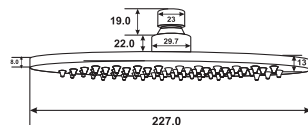

Jet Shower
Oval 7
Art # W586

Unit: MM