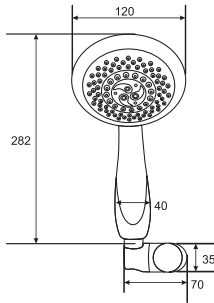

HAND SHOWERS & ACCESSORIES

Round Hand Shower
With Mist & Whirlpool
Adjustment
Art # W4206

Unit: MM