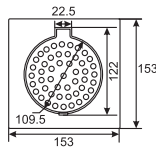

Floor Waste
Art # W548

Unit: MM