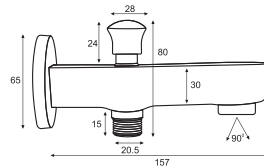

# CONCEALED MIXERS & SPOUTS

**ULTA**  
Concealed Basin Mixer  
Art # W7612

Unit: MM

**Square**  
Concealed Basin Mixer  
Art # W7604

Unit: MM

**Oval**  
Concealed Basin Mixer  
Art # W7707

Unit: MM

**OVAL**  
Concealed Bath Spout  
Art # W7706