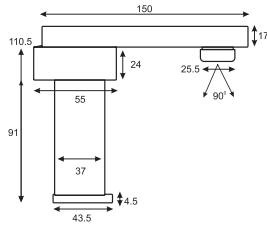

SLEEK

QUARTER ROUND SERIES

SLEEK
Quarter Round Basin Mixer
Art # W5601

Unit: MM