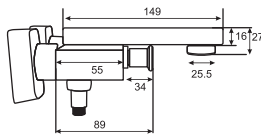

SLEEK
Quarter Round Bath Mixer
Art # W5602