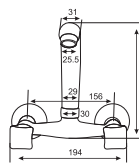

ECHO
Sink Mixer
Casted Neck
Art # W523
Unit: MM