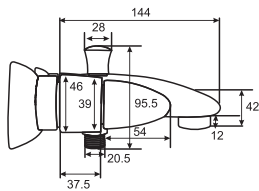

CAPRI
Quarter Round Bath Mixer
Art # W3902