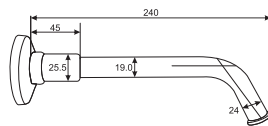

# SHOWER ARMS & BOTTLE TRAP

Square Shower Arm 16"  
Art # W37

Unit: MM

Round Shower Arm 16"  
Art # W23

Unit: MM

Shower Arm 10"  
Art # W539

Unit: MM

Round Shower Arm 7"  
Art # W24