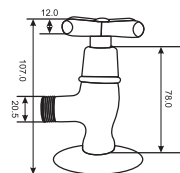

STAR
T - Cock
Art # W2504

Unit: MM