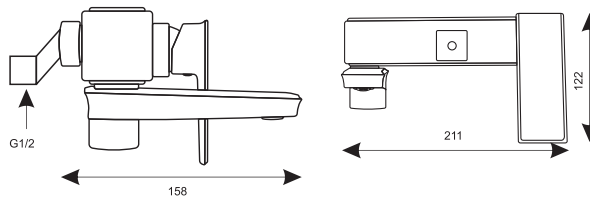

# GOLDLINE

SINGLE LEVER SERIES

GOLDLINE  
Single Lever Basin Mixer  
Art # W8001

Unit: MM

GOLDLINE  
Single Lever Bath Mixer  
Art # W8002

Unit: MM

GOLDLINE  
Shower Pipe with  
Jet Shower & Adjustable  
Hand Shower  
Art # W8003