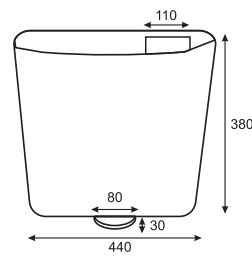

# FLUSH TANKS

Concealed  
Flush Tank with  
Full Frame  
Art # W10003

Unit: MM

BAFFA  
Flush Tank  
Art # W4208

Unit: MM

Concealed  
Flush Tank with  
Half Frame  
Art # W10002

Unit: MM

NIAGRA  
Flush Tank  
Art # W4201