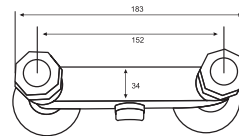

JOTA
Full Round Bath Mixer
Art # W6502