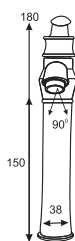

SINK MIXERS

IDEAL
Single Lever
Vanity Bowl Mixer
Art: W1000

Unit: MM