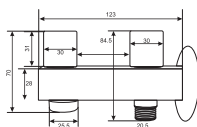

Unit: MM

SLEEK  
Double Bib cock  
Art # W5603

Unit: MM

VICTORIAN  
Double Bib cock  
Art # W703

Unit: MM