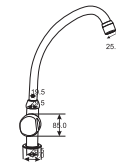

High Neck
Side Pillar Cock
Art # W506L
Unit: MM