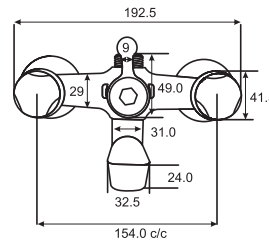

ECONOMY
Full Round Bath Mixer
Art # W6002