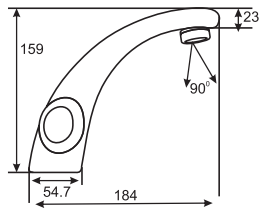

CAPRI

QUARTER ROUND SERIES

CAPRI
Quarter Round Basin Mixer
Art # W3901

Unit: MM