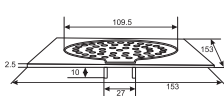

Floor Waste
Art # W548

Unit: MM