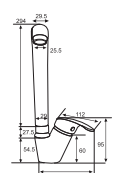

Side Pillar Cock  
Art # W506  
Unit: MM

**ECHO**  
Sink Mixer  
Casted Neck  
Art # W523  
Unit: MM

**ULTRA**  
Single Lever  
Vanity Mixer  
Art # W2800  
Unit: MM

**SOLAR**  
Single Lever  
Sink Bowl Mixer  
Art: W3800  
Unit: MM