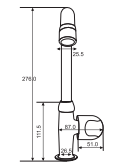

**ARCTIC**  
Single lever  
Sink Mixer  
Art # W5000  
Unit: MM

**JOTA**  
Full Round  
Sink Mixer  
Art # W6400  
Unit: MM

High Neck  
Side Pillar Cock  
Art # W506L  
Unit: MM

Single Lever  
Sink Mixer  
(With Long Neck)  
Art # W1900  
Unit: MM