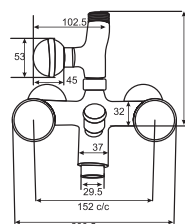

GALAXY
Full Round Bath Mixer
Art # W802