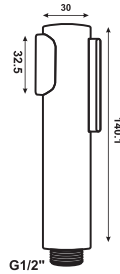

SMART
Toilet Shower
Art # W4212

Unit: MM