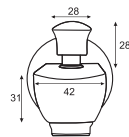

# CONCEALED MIXERS & SPOUTS

**ULTA**  
Concealed Basin Mixer  
Art # W7612

Unit: MM

**Square**  
Concealed Basin Mixer  
Art # W7604

Unit: MM

**Oval**  
Concealed Basin Mixer  
Art # W7707

Unit: MM

**OVAL**  
Concealed Bath Spout  
Art # W7706