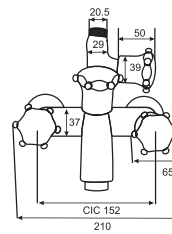

LIBRA
Single Round Bath Mixer
Art # W1002