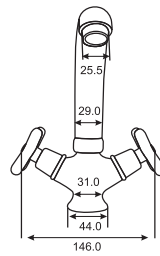

STAR

FULL ROUND SERIES

STAR
Full Round Basin Mixer
Art # W2501

Unit: MM