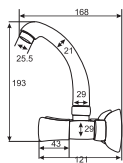

ECHO
Sink Mixer
Casted Neck
Art # W523
Unit: MM