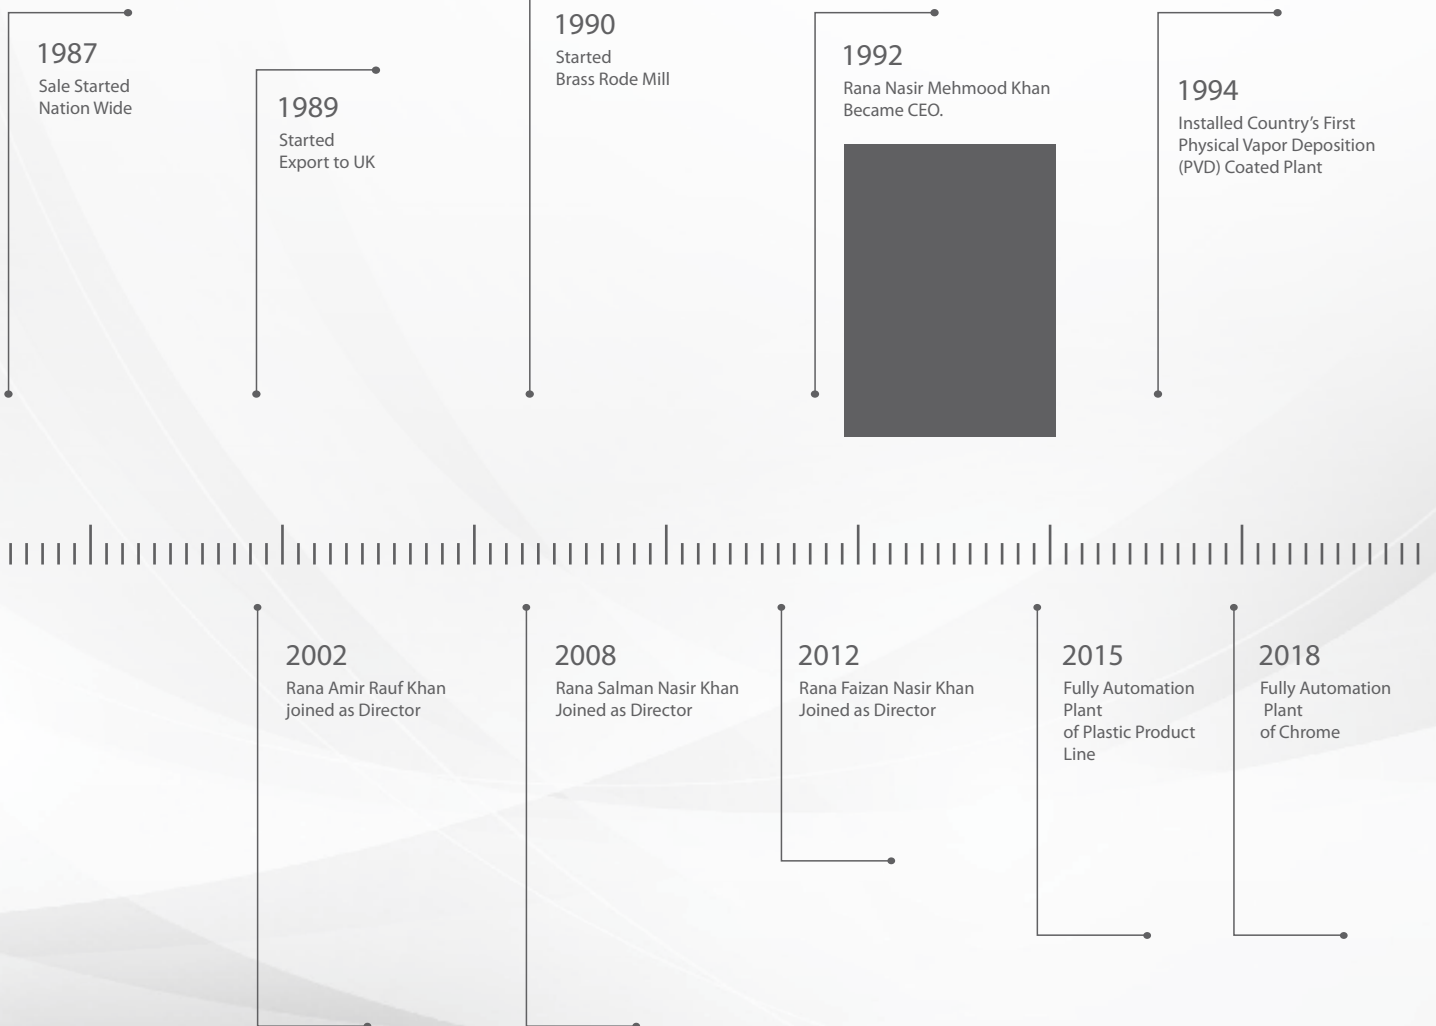

HISTORY OF THE COMPANY

Wasser Sanitary Fitting Industries (pvt) Ltd. established in the year 1974 is one of Pakistan's leading manufacturing company for bathroom sanitary fittings. Its product range comprising of C.P. fittings and fancy bathroom accessories are of high quality standards which are accepted as a prestigious product and captures 55/60% of the country's sale.

By the grace of Allah, Faisal Sanitary Fitting Industries (pvt) Ltd. is currently operating an integrated range of manufacturing concerns in sanitary fittings. The combination of state-of-arts technology rigorous testing during the manufacturing process and strict quality controls is the guarantee behind each and every tap that bears the faisal hallmark. The process of diversification started in 1995. The main purpose was to replace old technology of sand casting with automatic gravity die casting of non ferrous metals and traditional electroplating with vapor deposition technology.