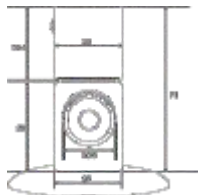

T-COCKS & ADAPTERS

ASKARI
T - Cock
Art # W3704

Unit: MM

MODIFIED
T - Cock
Art # W509

Unit: MM

SLEEK
T - Cock
Art # W5604

Unit: MM

STAR
T - Cock
Art # W2504