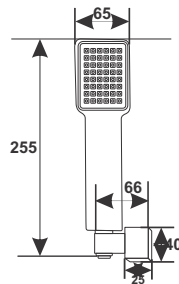

Square Hand Shower
Art # W4207

Unit: MM