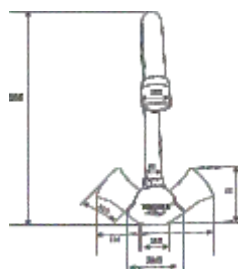

CLASSIC

FULL ROUND SERIES

CLASSIC
Full Round Basin Mixer
Art # W6601

Unit: MM