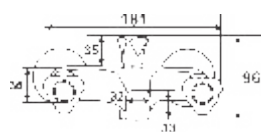

CLASSIC

CLASSIC

FULL ROUND SERIES

CLASSIC
Full Round Basin Mixer
Art # W6601

Unit: MM

CLASSIC
Full Round Bath Mixer
Art # W6602

Unit: MM

CLASSIC