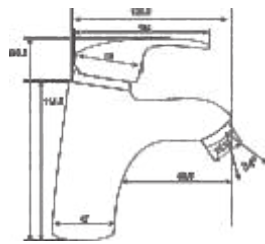

K I A

PROJECT

PROJECT

SINGLE LEVER SERIES

PROJECT
Single Lever Basin Mixer
Art # W5801

Unit: MM

PROJECT
Single Lever Bath Mixer
Art # W5802

Unit: MM