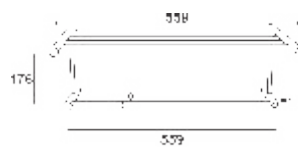

Round Hand Shower
With Mist & Whirlpool
Adjustment
Art # W4206

Unit: MM

Square Hand Shower
Art # W4207

Unit: MM

Hand Shower
with Silicone Brush
Art # W4207

Unit: MM

Towel Shelf
Art # W4113

Unit: MM