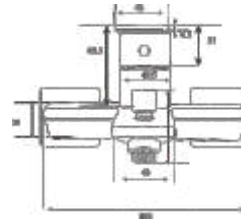

DIAMOND
Single Lever Bath Mixer
Art # W7102