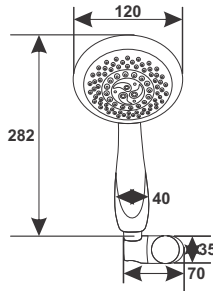

Unit: MM

Jet Shower Adjustable
Art # W573

Unit: MM

Jet Shower
Art # W535

Unit: MM

Jet Shower Margalla
Art # W536A

Unit: MM

HAND SHOWERS & ACCESSORIES