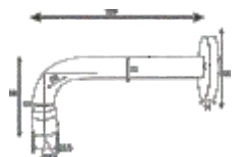

Round Shower Arm 7"
Art # W24

Unit: MM