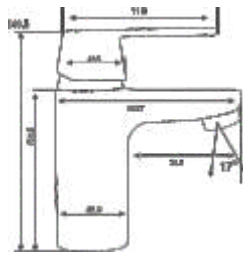

I
N
I
M
E
G

PEARL

PEARL

SINGLE LEVER SERIES

PEARL
Single Lever Basin Mixer
Art # W6401

Unit: MM

PEARL
Single Lever Bath Mixer
Art # W6402

Unit: MM