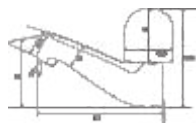

ASKRI
Bib Cock
Art # W708

Unit: MM