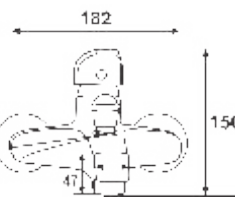

GEMINI
Single Lever Bath Mixer
Art # W3402