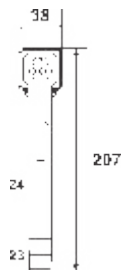

Unit: MM

Side
Line Work

Front
Line Work

SLIM
Toilet Shower
Art # W4213

Unit: MM

Side
Line Work

ROUND
Toilet Shower
Art # W4204

Unit: MM