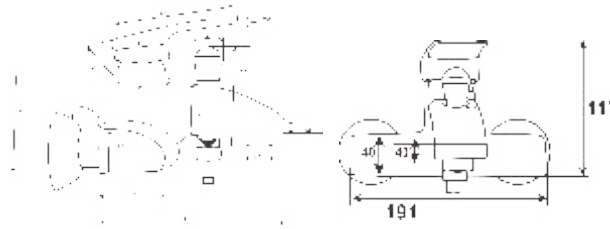

FLAT
Single Lever Bath Mixer
Art # W6702

Unit: MM

FLAT

GRACE

GRACE

SINGLE LEVER SERIES

GRACE
Single Lever Basin Mixer
Art # W4601

Unit: MM