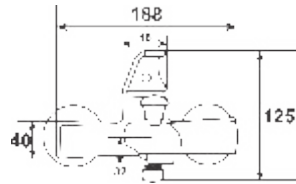

SLIM LINE
Single Lever Bath Mixer
Art # W7302

Unit: MM

SLIM LINE

FLAT

FLAT

SINGLE LEVER SERIES

FLAT
Single Lever Basin Mixer
Art # W6701

Unit: MM