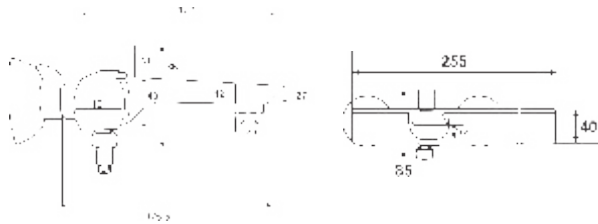

CASPER
Single Lever Bath Mixer
Art # W4902

Unit: MM

CASPER

ENI LINE

SLIM LINE

SINGLE LEVER SERIES

SLIM LINE
Single Lever Basin Mixer
Art # W7301

Unit: MM