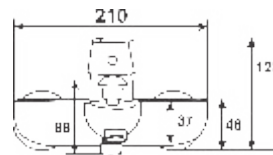

I
N
I
M
E
G

PEARL

PEARL

SINGLE LEVER SERIES

PEARL
Single Lever Basin Mixer
Art # W6401

Unit: MM

PEARL
Single Lever Bath Mixer
Art # W6402

Unit: MM