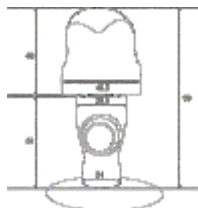

T-COCKS & ADAPTERS

ASKARI
T - Cock
Art # W3704

Unit: MM