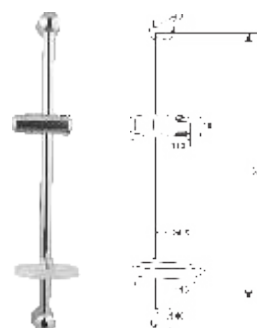

ROUND
Sliding Rode
Art # W4115

Unit: MM