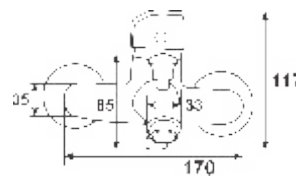

PROJECT
Single Lever Bath Mixer
Art # W5802