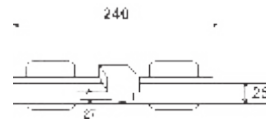

NATURE
Concealed Basin Mixer
Art # **W5401**
Unit: MM

SLEEK

SLEEK

QUARTER ROUND SERIES

SLEEK
Quarter Round Basin Mixer
Art # W5601

Unit: MM

SLEEK
Quarter Round Bath Mixer
Art # W5602

Unit: MM