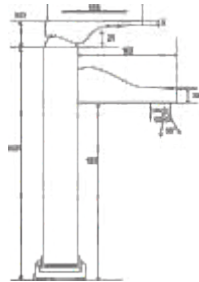

MARS
Single Lever Bath Mixer
Art # W7202

Unit: MM

MARS

RECTA

RECTA

SINGLE LEVER SERIES

RECTA
Single Lever Basin Mixer
Art # W4801

Unit: MM