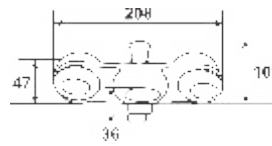

SLEEK

CAPRI

CAPRI

QUARTER ROUND SERIES

WASSER®

CAPRI
Quarter Round Basin Mixer
Art # W3901

Unit: MM

CAPRI
Quarter Round Bath Mixer
Art # W3902