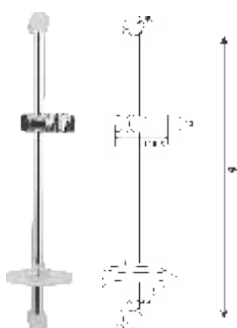

Round Hand Shower
With Mist & Whirlpool
Adjustment
Art # W4206

Unit: MM

Square Hand Shower
Art # W4207

Unit: MM

Hand Shower
with Silicone Brush
Art # W4207

Unit: MM

Towel Shelf
Art # W4113

Unit: MM