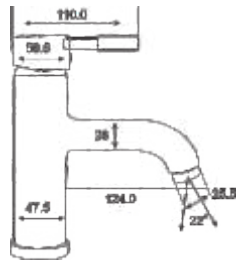

PRIDE
SINGLE LEVER SERIES

PRIDE
Single Lever Basin Mixer
Art # W7501

Unit: MM