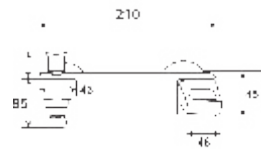

DIAMOND
Single Lever Bath Mixer
Art # W7102

Unit: MM

DIAMOND

MARS

MARS

SINGLE LEVER SERIES

MARS
Single Lever Basin Mixer
Art # W7201

Unit: MM