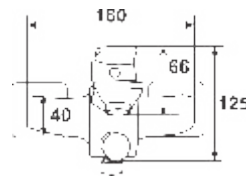

CARRERA
Single Lever Bath Mixer
Art # W5502