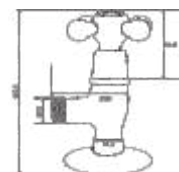

VICTORIAN
T - Cock
Art # W704

Unit: MM